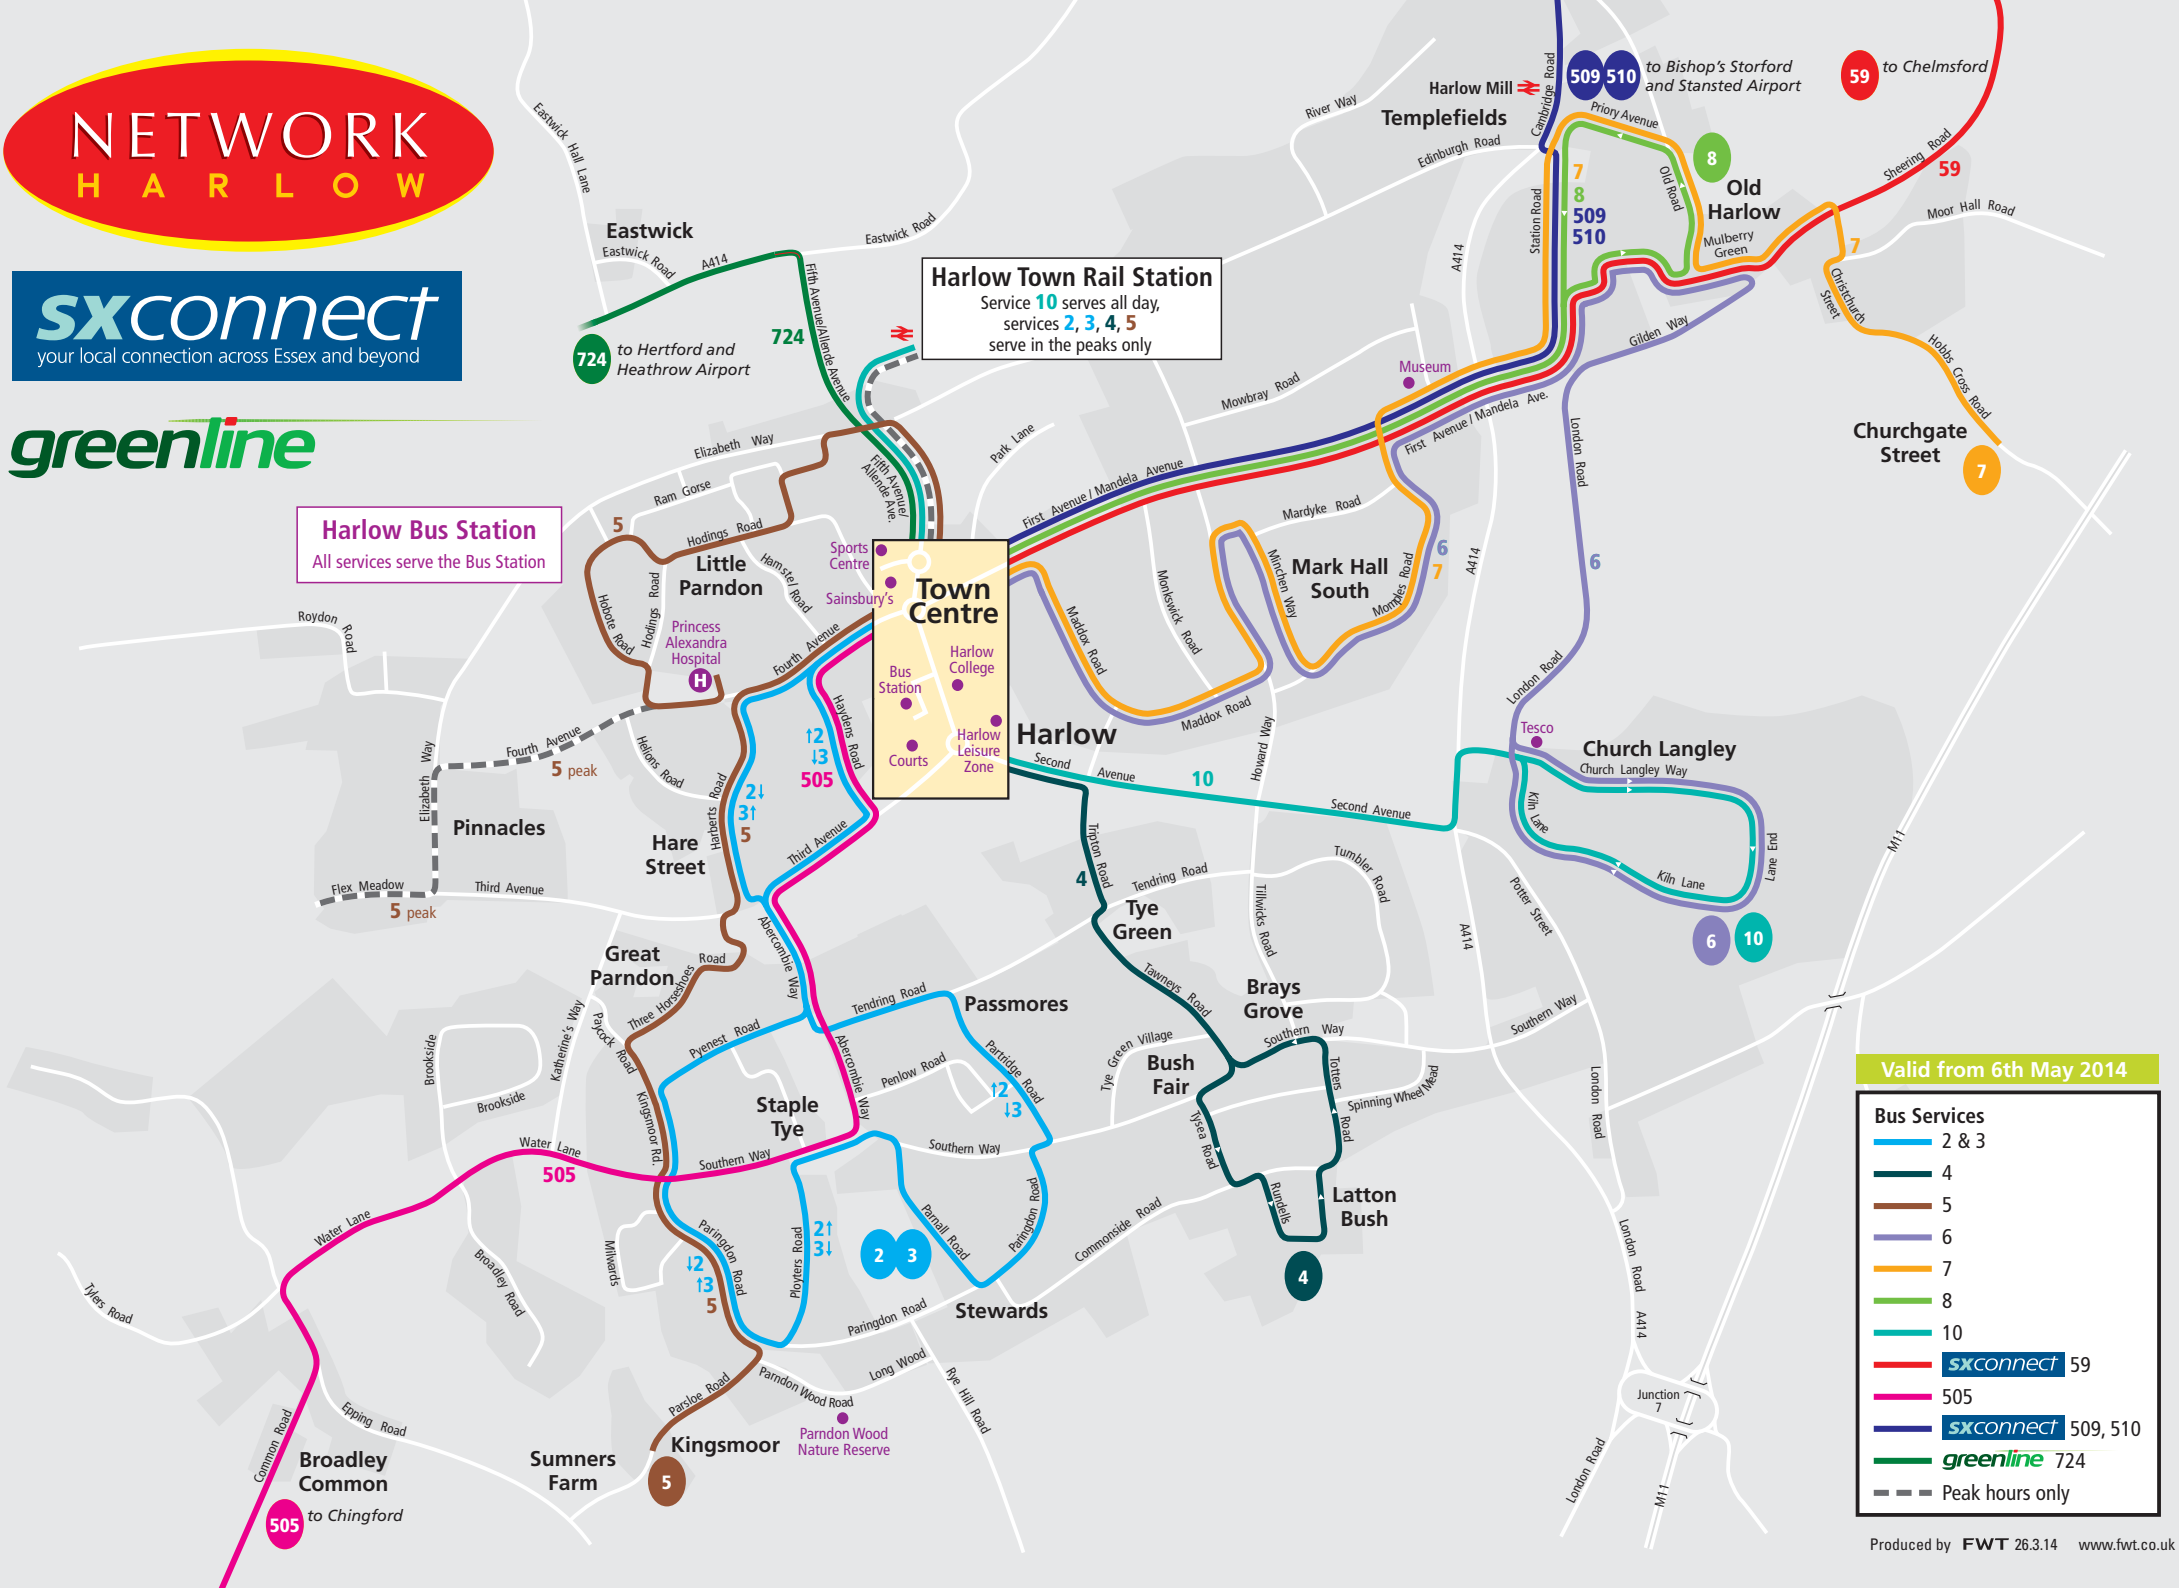

Saturdays

Service No:	School Day Only							Then at these mins. past each hour until		School Day Only						
	7	7	7	6	7	7	6	7	6	7	6	7	6	7	6	7
Harlow, Bus Station	1700	1730	1805	0815	0840	0905	0930	1000	30	00	1630	1700	1730	1800
Maddox Road, Garden Tiger	1704	1734	1809	0934	1004	34	04	1634	1704	1734	1804
The Stow, Minchen Road	1709	1739	1814	0939	1009	39	09	1639	1709	1739	1809
Momples Road, Small Copper	1713	1743	1818	0943	1013	43	13	1643	1713	1743	1813
Old Harlow, Post Office	1716	1821	0916	0946	1016	46	16	1646	1716	1746	1816
Old Harlow, Green Man	1721	1826	0921	1021	21	1721
Church Langley, Tesco	0954	54	1654
Church Langley, Kiln Lane	1000	00	1700
Churchgate Street arr.	1725	1830	0925	1025	25	1725
Churchgate Street dep.	1730	1830	0930	1030	30	1730
Old Harlow, Green Man	1735	1835	0943	1034	34	1734
Old Harlow, Post Office	1742	1842	0939	1009	1039	09	39	1709	1739
Momples Road, Small Copper	1745	1845	0757	0822	0847	0912	0942	1012	1042	12	42	1712	1742
The Stow, Minchen Road	1749	1849	0801	0826	0851	0916	0946	1016	1046	16	46	1716	1746
Maddox Road, Garden Tiger	1754	1854	0805	0830	0855	0920	0950	1020	1050	20	50	1720	1750
Harlow, Bus Station	1759	1753	1859	0810	0835	0900	0925	0955	1025	1055	25	55	1725	1755

NOTES

* - Time at The Stow, First Avenue NOT The Stow Minchen Road.

Harlow Bus Station
All services serve the Bus Station

Harlow Town Rail Station
Service 10 serves all day,
services 2, 3, 4, 5
serve in the peaks only

Valid from 6th May 2014

Bus Services	
	2 & 3
	4
	5
	6
	7
	8
	10
	sxconnect 59
	505
	sxconnect 509, 510
	greenline 724
	Peak hours only