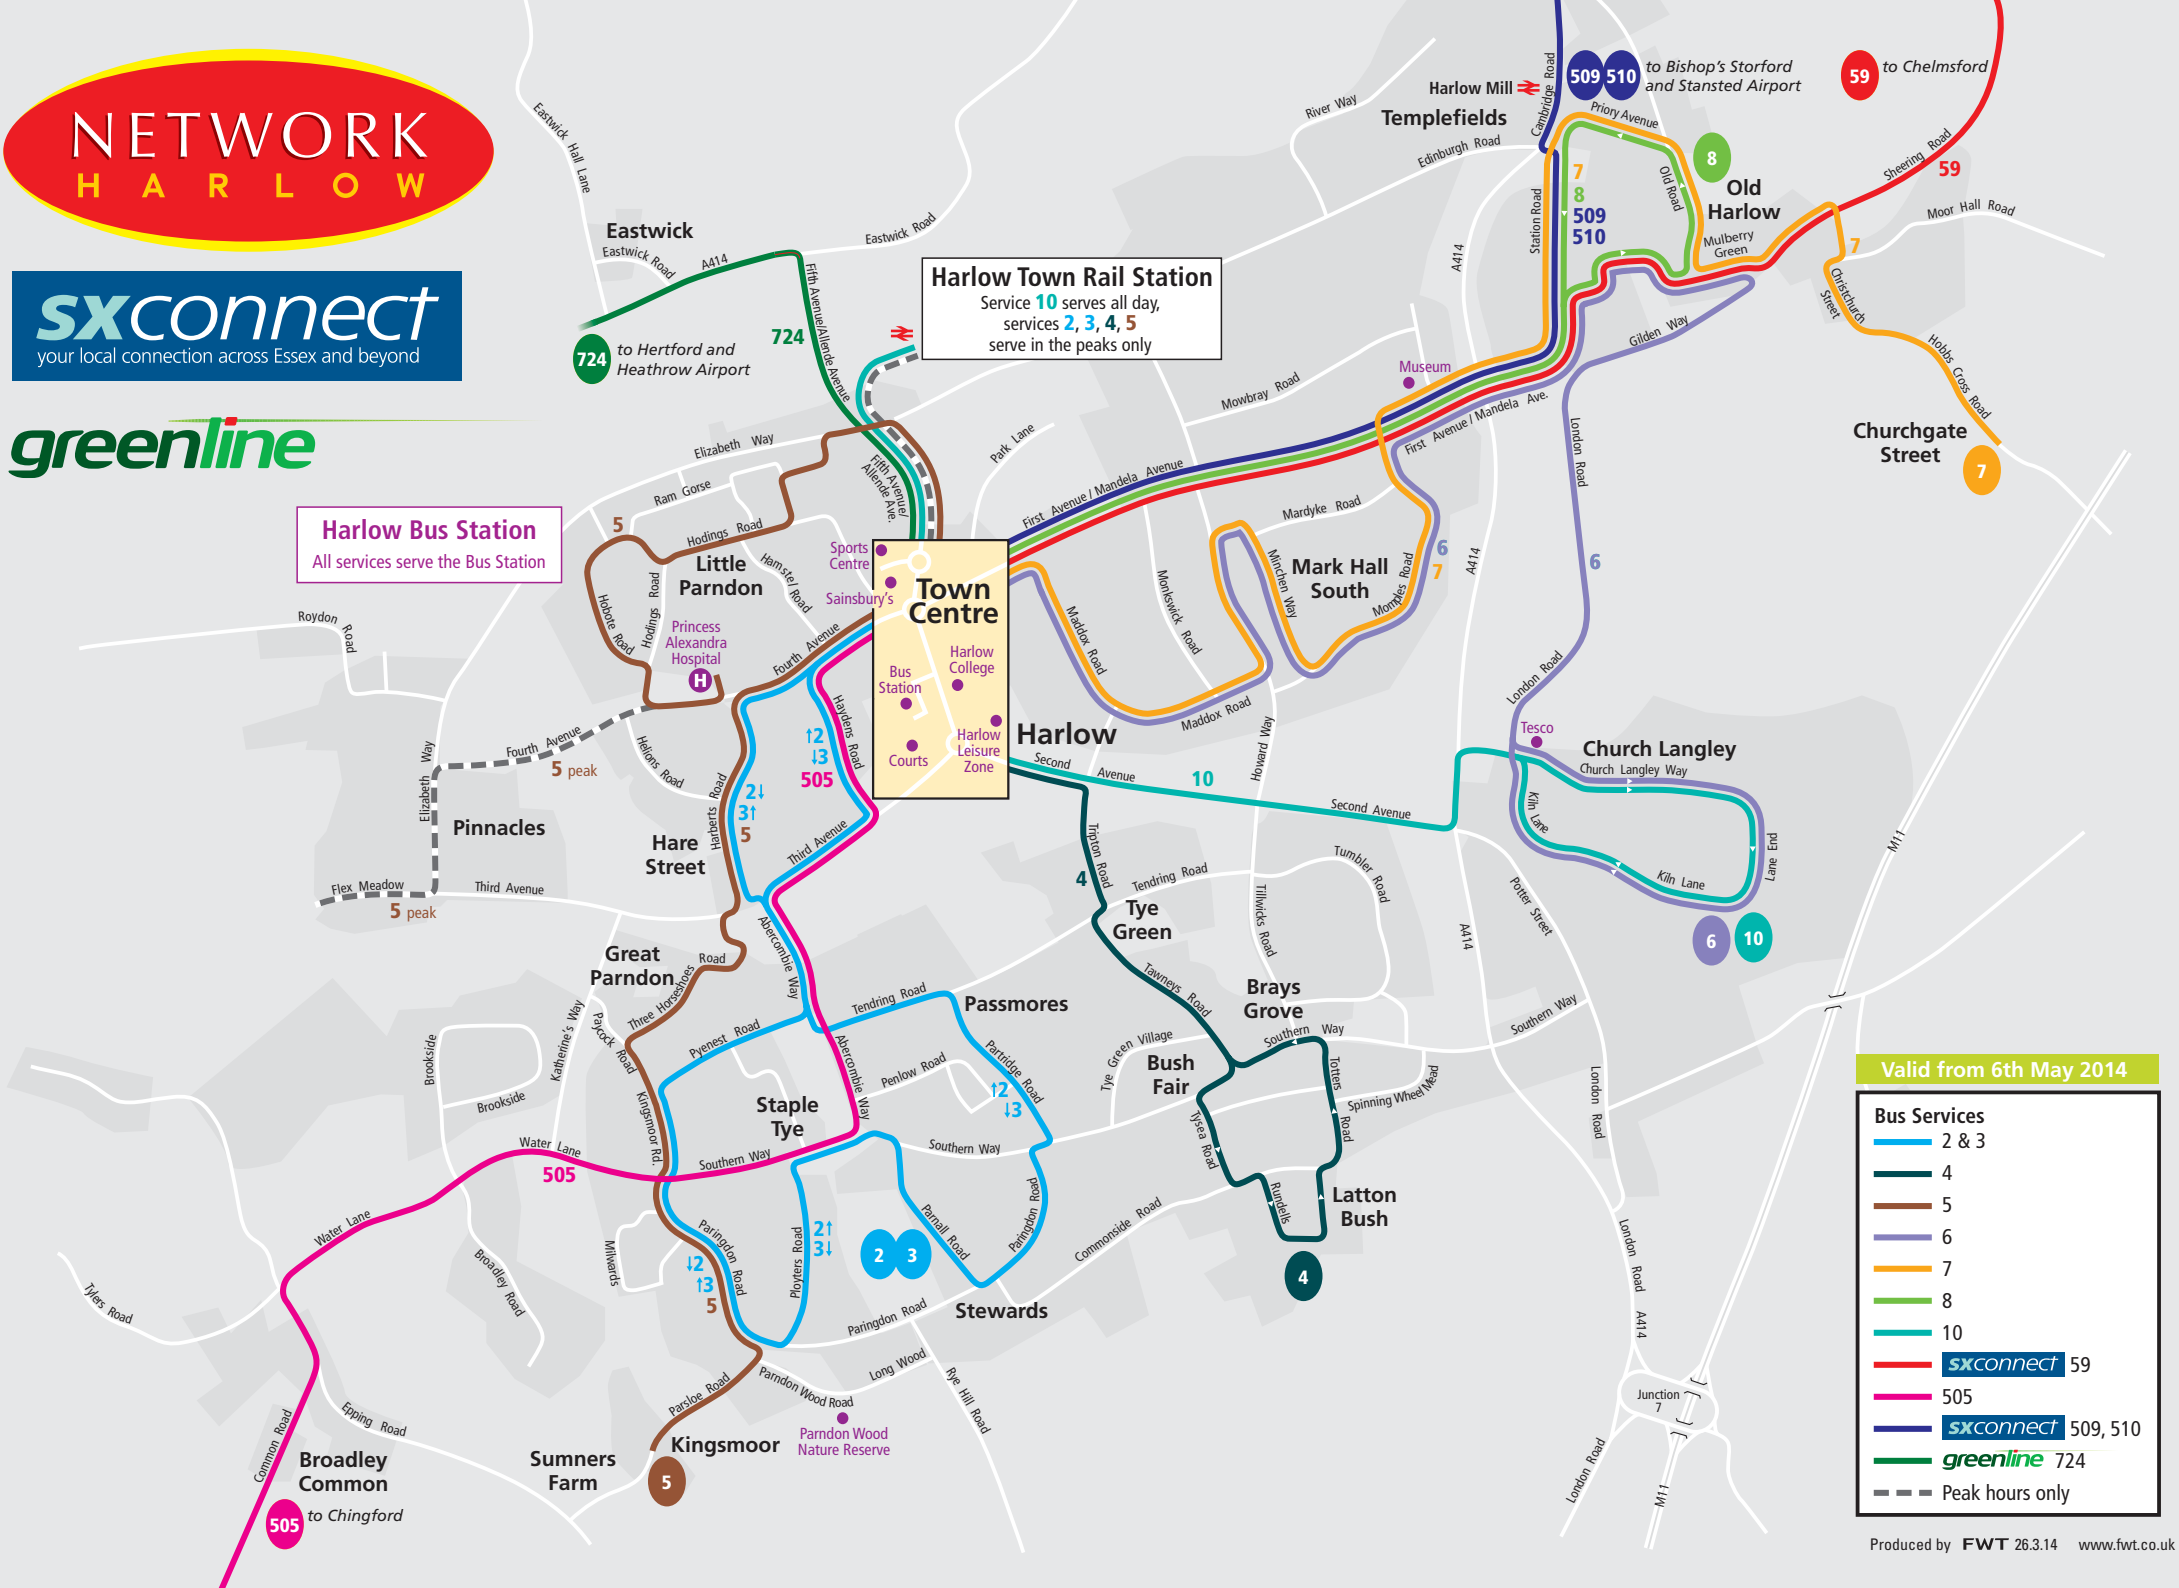

Services 2 and 3 run an up to every 6 minutes frequency between Harlow and Staple Tye

Harlow Bus Station
All services serve the Bus Station

Harlow Town Rail Station
Service 10 serves all day,
services 2, 3, 4, 5
serve in the peaks only