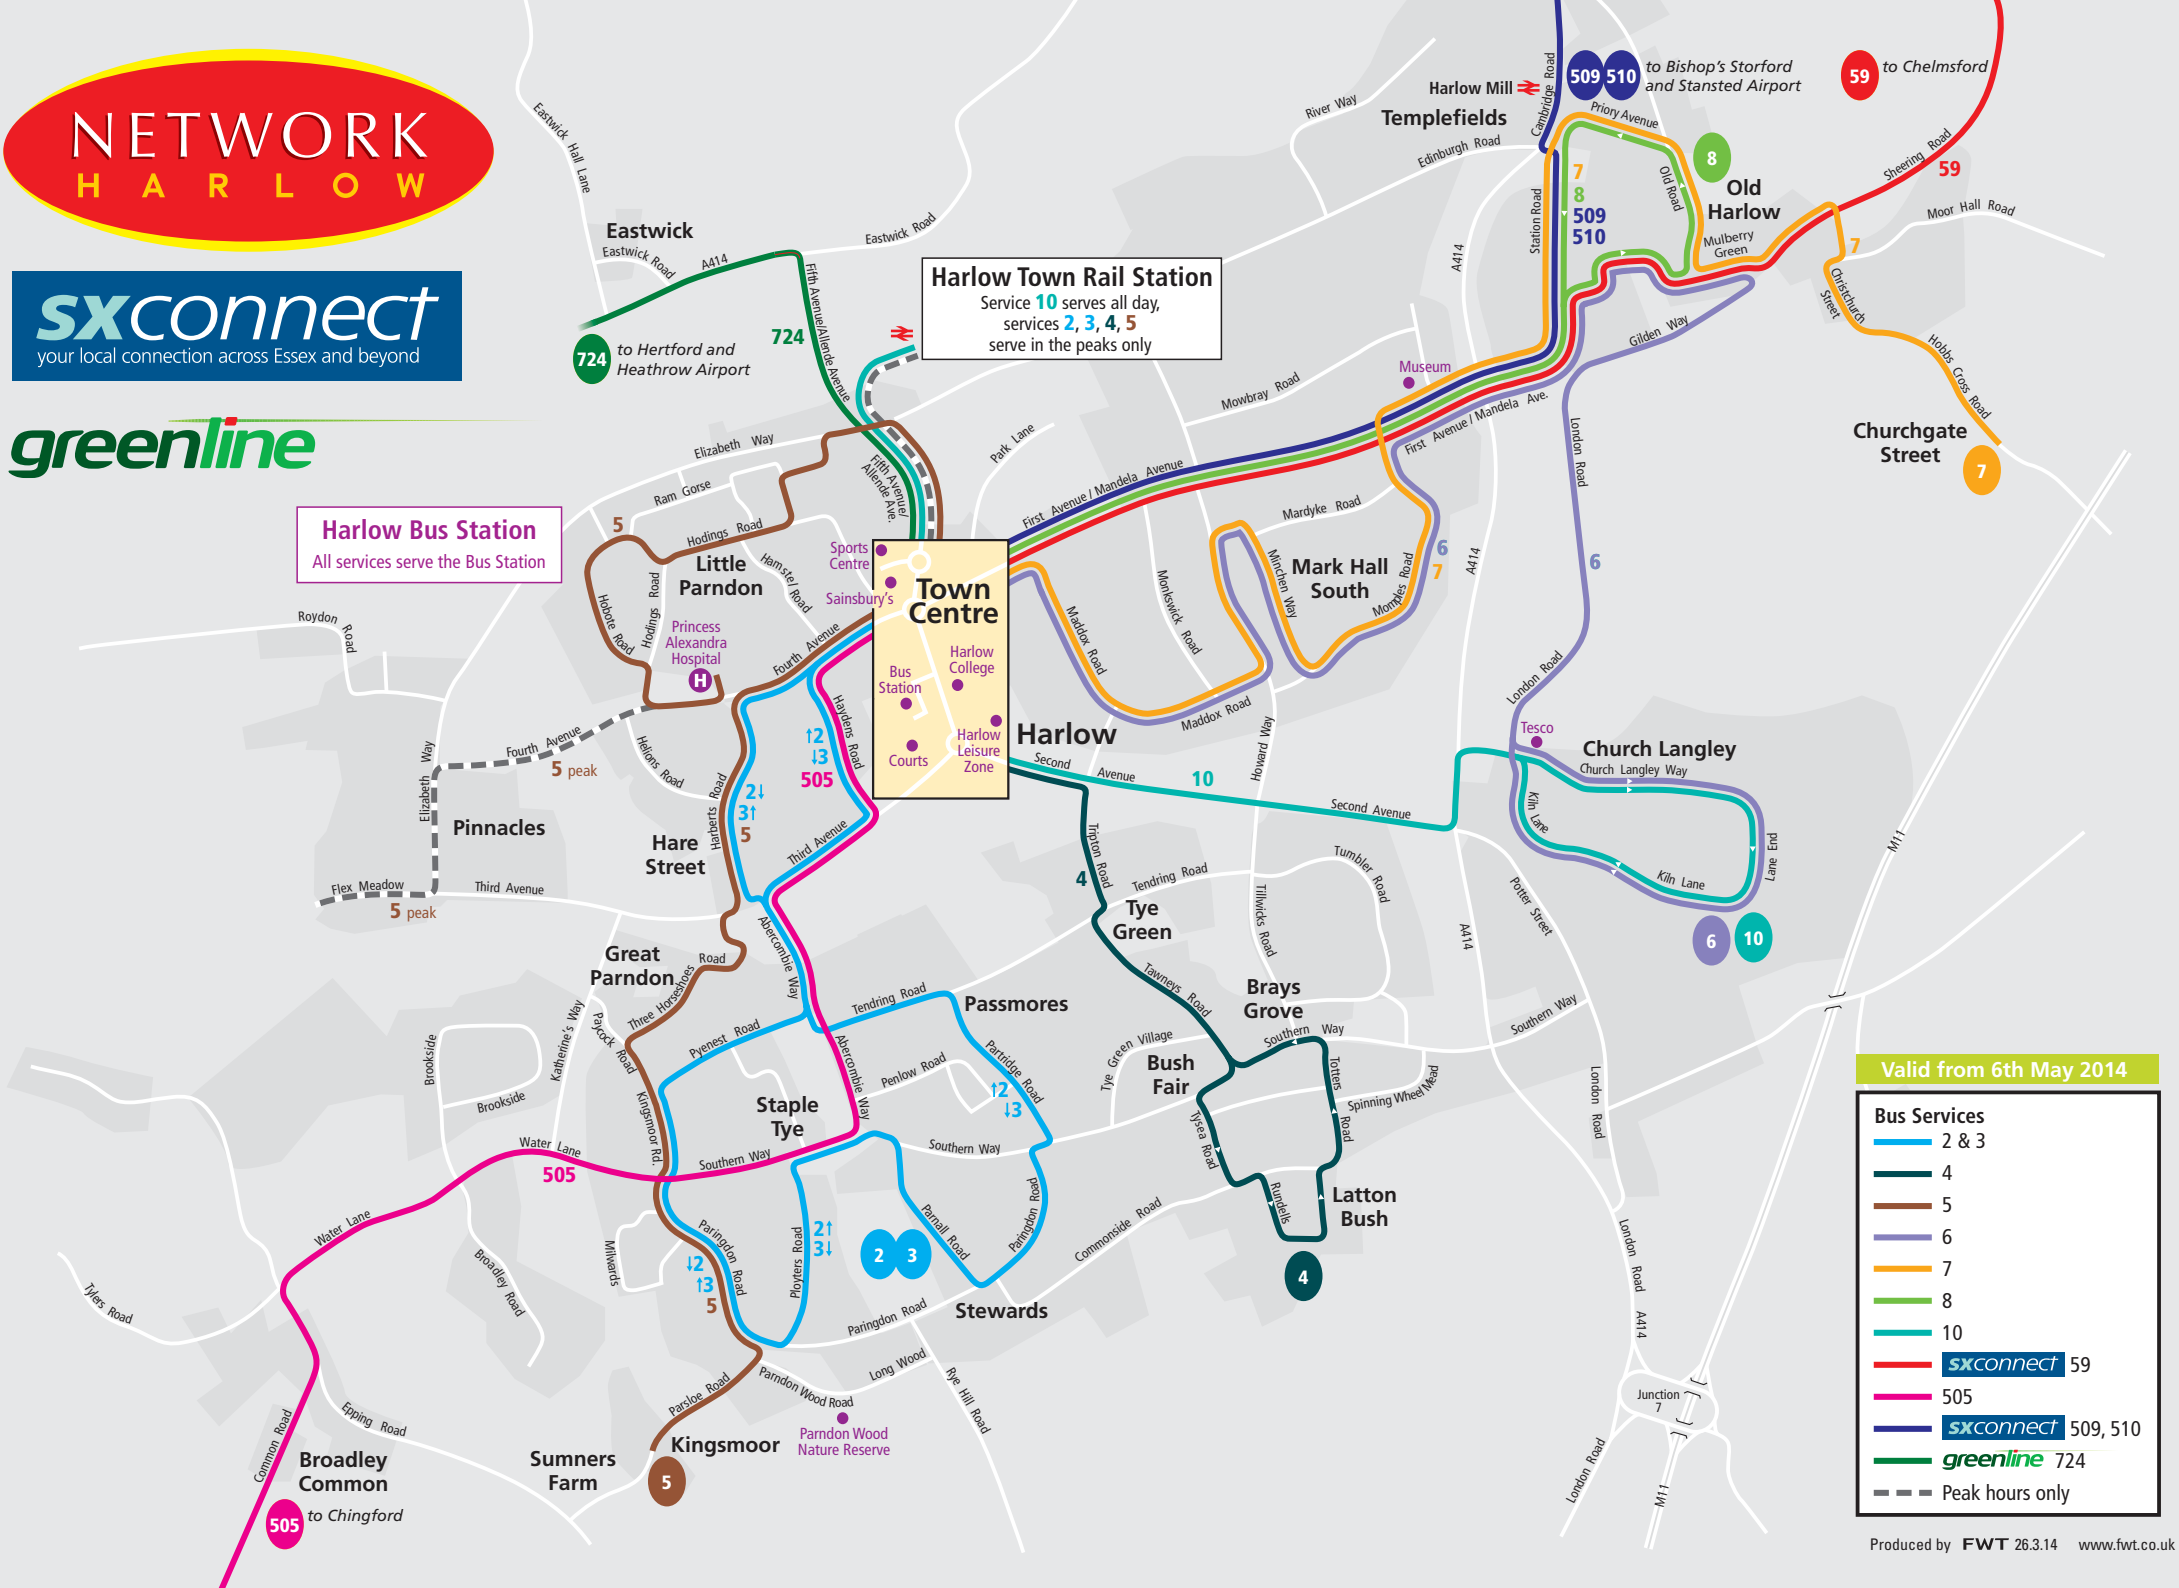

NOTES

- 1- The 0745 Schooldays only 0745 bus from Harlow Rail Station runs via Potter Street to Passmores Academy (0818) and St. Mark's School (0825)
- 2 - The schooldays only 1530 bus from Harlow Rail Station runs via St. Mark's School (1543), Passmores Academy (1550) and Potter Street

Sundays & Public Holidays*

Service 10 does not run on Sundays and Public Holidays.

Harlow Bus Station
All services serve the Bus Station

Harlow Town Rail Station
Service 10 serves all day,
services 2, 3, 4, 5
serve in the peaks only

Valid from 6th May 2014

Bus Services	
—	2 & 3
—	4
—	5
—	6
—	7
—	8
—	10
— SXconnect	59
—	505
— SXconnect	509, 510
— greenline	724
- - -	Peak hours only