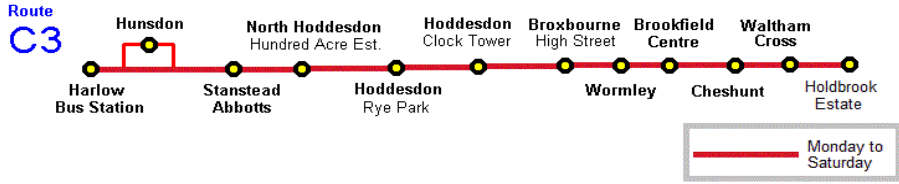

Bus Times

Effective: 5th November 2012

Harlow to Waltham Cross