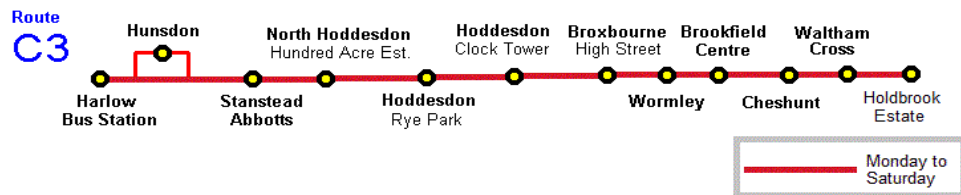

Bus Times

Effective: 5th November 2012

Harlow to Waltham Cross

SATURDAY																					
Harlow, Bus Station, stand 13	0730	0800	0830	0900	0930	1000	1030	1100	1130	1200	1230	1300	1330	1400	1430	1500	1530	1600	1630	1700	1730
Harlow, Allende Avenue, Elizabeth Way	0734	0804	0834	0904	0934	1004	1034	1104	1134	1204	1234	1304	1334	1404	1434	1504	1534	1604	1634	1704	1734
Hunsdon, Acorn Street, opp Memorial	-	-	0840	-	0940	-	1040	-	1140	-	1240	-	1340	-	1440	-	1540	-	1640	-	1740
Stanstead Abb, Roydon Road, opp Abbotts Rise	0747	0817	0847	0917	0947	1017	1047	1117	1147	1217	1247	1317	1347	1417	1447	1517	1547	1617	1647	1717	1747
St Margarets Railway Station, Stop B	0749	0819	0849	0919	0949	1019	1049	1119	1149	1219	1249	1319	1349	1419	1449	1519	1549	1619	1649	1719	1749
St Margarets, St Mary's Church, Stop C	0750	0820	0850	0920	0950	1020	1050	1120	1150	1220	1250	1320	1350	1420	1450	1520	1550	1620	1650	1720	1750
Hundred Acre Estate, Bridleway North	0757	0823	0853	0923	0953	1023	1053	1123	1153	1223	1253	1323	1353	1423	1453	1523	1553	1623	1653	1723	1753
Rye Park, Old Highway, Stop A	0800	0826	0856	0926	0956	1026	1056	1126	1156	1226	1256	1326	1356	1426	1456	1526	1556	1626	1656	1726	1756
Hoddesdon, Amwell Street, Clock Tower	0802	0832	0902	0932	1002	1032	1102	1132	1202	1232	1302	1332	1402	1432	1502	1532	1602	1632	1702	1732	1802
Broxbourne, High Rd, Station Rd, Stop S	0805	0835	0905	0935	1005	1035	1105	1135	1205	1235	1305	1335	1405	1435	1505	1535	1605	1635	1705	1735	1805
Wormley, High Road, opp Bulls Head	0808	0838	0908	0938	1008	1038	1108	1138	1208	1238	1308	1338	1408	1438	1508	1538	1608	1638	1708	1738	1808
Turnford, Canada Fields	0813	0843	0913	0943	1013	1043	1113	1143	1213	1243	1313	1343	1413	1443	1513	1543	1613	1643	1713	1743	1813
Cheshunt, Brookfield Centre	0820	0850	0920	0950	1020	1050	1120	1150	1220	1250	1320	1350	1420	1450	1520	1550	1620	1650	1720	1750	1820
Turnford, High Road, opp Bulls Head PH	0826	0856	0926	0956	1026	1056	1126	1156	1226	1256	1326	1356	1426	1456	1526	1556	1626	1656	1726	1756	1826
Cheshunt, Old Pond, Stop A	0835	0905	0935	1005	1035	1105	1135	1205	1235	1305	1335	1405	1435	1505	1535	1605	1635	1705	1735	1805	1835
Waltham Cross, Bus Station, Stop C	0841	0911	0941	1011	1041	1111	1141	1211	1241	1311	1341	1411	1341	1511	1541	1611	1641	1711	1741	1811	1841
Holdbrook Estate, Longcroft Drive	0845	0915	0945	1015	1045	1115	1145	1215	1245	1315	1345	1415	1345	1515	1545	1615	1645	1715	1745	1815	1845

Waltham Cross to Harlow